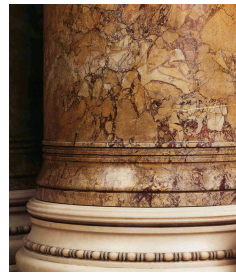

Sample of Sarrancolin Ilhet marble.

Superb antique Louis XV fireplace made out of Sarrancolin Ilhet marble decorating the Salon d'Abondant in the Louvre Museum.

Detail found on the fireplace in the Salon d'Abondant in the Louvre Museum.

Large Regence fireplace made out of Sarrancolin Ilhet marble in the Oeil-de-Boeuf antechamber in Versailles Palace.

The base of the bust statue of Louis XIV made by Le Berlin out of Sarrancolin Ilhet marble.

Sarrancolin Fantastico-Sarrancolin Ilhet1692'''

..

16Beyrède17

191887Opéra Garnier

Louis XV fireplace made out of Sarrancolin Ilhet marble for the Cabinet of the Despatches in Versailles Palace.

Exceptional fireplace found in the Hercules Room in Palazzo Farnese.