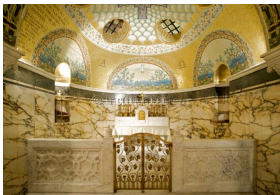

Fireplace in Paonazzo marble, Marc Maison Gallery.

Fireplace in Paonazzo marble, Marc Maison Gallery.

Fireplace in Paonazzo marble, Marc Maison Gallery.

Altar of Saint Ann Chapel, Notre-Dame of Treilles, Lille, France.

Crypt of the Pasteur Institute where Louis Pasteur and his wife rest, 1887.

Vase in Paonazzo marble, Parnofy and Huve, 1889 World's Fair in Paris.

Livingroom for a villa by Louis Sorel, with a fireplace in Paonazzo, Art et Decoration, 1910.

Bathroom in Paonazzo marble in the Pavilion of the Collectionneur, by Ruhlmann, at the 1925 Paris International Exhibition of Decorative Arts, Library of Decorative Arts, Maciet Album.

Bathroom in Paonazzo marble in the Pavilion of the Collectionneur, by Ruhlmann, at the 1925 Paris International Exhibition of Decorative Arts, Album of the Pavilion of the Collectionneur by J.E. Ruhlmann.