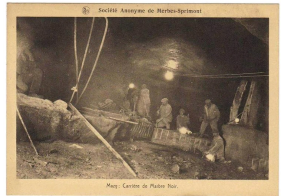

Noir de MazyNoir de Dinantle marbre noir de TheuxMazyDinantTheuxGolzinne3.8

17
19

Saint Anne quarry, close to Dinant in Wallonia, Belgium. The walls have been cut with a longwall mining.

Detail of a Belgium Black marble fireplace from the 19th century. Exceptionnal craftsmanship in the sculpting work of the lion head and the fox cubs that emerge

Mazy : Belgium Black marble quarry. Merbes-Sprimont Society Postcard.

Belgium Black marble three shell design from the 19th century.

TAHAN: Malachite and Belgium Black marble Inkwell.